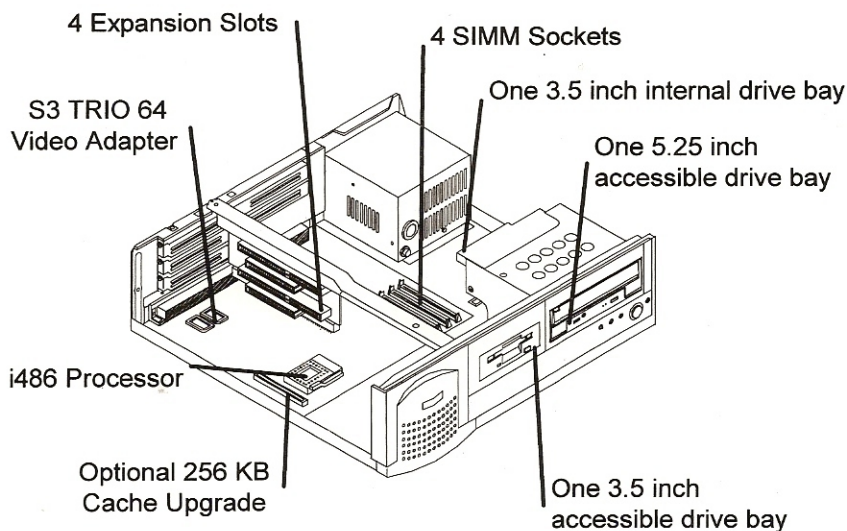

### DIMENSIONS

7.9 kg	<b>Weight</b>	17.4 lb
104 mm	<b>Height</b>	4.1 inches
414 mm	<b>Width</b>	16.3 inches
384 mm	<b>Depth</b>	15.1 inches

486 DESKTOP

0645 55 66 66

for the cost of a local call.

Hours: 9:00am to 6:00pm weekdays

### STANDARD CONFIGURATION INCLUDES:

- DESKTOP CABINET
- MAINBOARD
- 1MB VIDEO MEMORY
- DOS & WINDOWS FOR WORKGROUPS PRE-INSTALLED
- MOUSE
- KEYBOARD
- PC&C VISTUM SHARE SOFTWARE PRE-INSTALLED
- 1.44MB FLEX DISK DRIVE
- ZIF SOCKET FOR FUTURE PENTIUM PROCESSOR TECHNOLOGY
- PLUG & PLAY UTILITIES