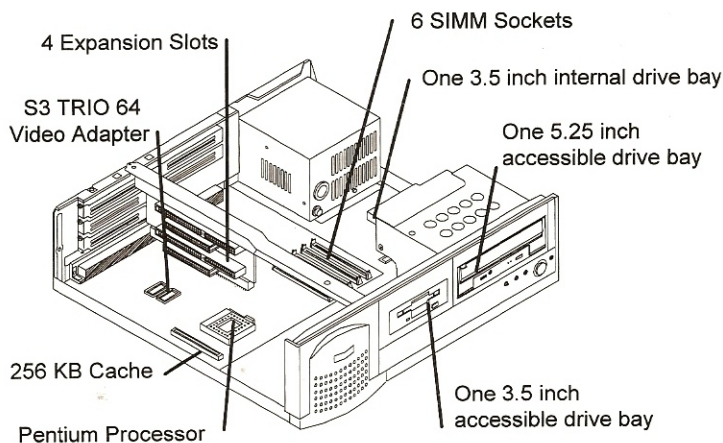

Globalyst 620

PENTIUM DESKTOP

Globalyst 620

“Value-priced
Pentium processor
with
communications
in mind.”

DIMENSIONS

7.9 kg	Weight	17.4 lb
104 mm	Height	4.1 inches
414 mm	Width	16.3 inches
384 mm	Depth	15.1 inches

0645 55 66 66

for the cost of a local call.

Hours: 9:00am to 6:00pm weekdays

Features

STANDARD CONFIGURATION INCLUDES:

- DESKTOP CABINET
- MAINBOARD
- 1MB VIDEO MEMORY
- DOS & WINDOWS FOR WORKGROUPS PRE-INSTALLED
- MOUSE
- KEYBOARD
- PC&C VISTUUM SHARE SOFTWARE PRE-INSTALLED
- 1.44MB FLEX DISK DRIVE
- ZIF SOCKET FOR FUTURE PENTIUM PROCESSOR TECHNOLOGY
- PLUG & PLAY UTILITIES

*All SCSI storage devices require PCI/SCSI adapter board (3248-F063). Please remember to add this to your configuration.

BASE MODEL INCLUDES:

- DESKTOP CABINET
- MAINBOARD
- 1MB VIDEO MEMORY
- 256KB CACHE
- DOS & PC&C VISTUM SHARE SOFTWARE PRE-INSTALLED
- MOUSE
- ZIF SOCKET FOR FUTURE PENTIUM PROCESSOR TECHNOLOGY
- PLUG AND PLAY UTILITIES