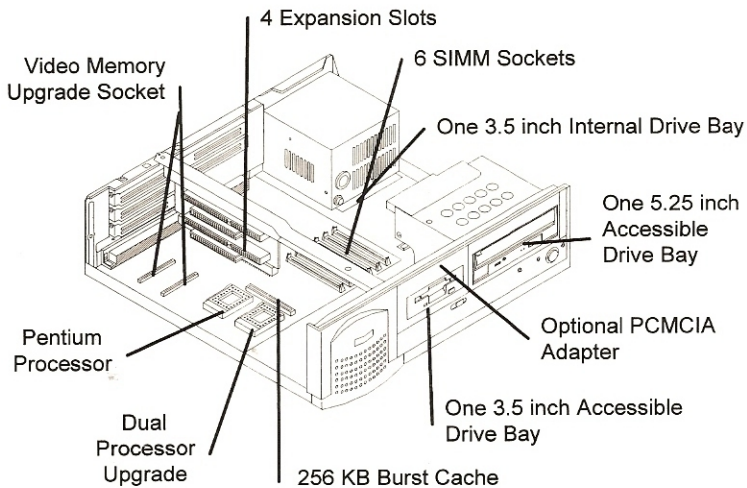

0645 55 66 66

for the cost of a local call.

Hours: 9:00am to 6:00pm weekdays

Features

**STANDARD CONFIGURATION INCLUDES:**

- DESKTOP CABINET
- MAINBOARD
- 2MB VIDEO MEMORY
- 256KB SYNCHRONOUS CACHE
- 16 BIT SOUND BLASTER COMPATIBLE ADAPTER CARD
- FRONT BEZEL VOLUME CONTROL, HI FIDELITY INTERNAL MONO SPEAKER & MICROPHONE
- DOS, WINDOWS FOR WORKGROUPS & PC&C
- VISTIUM SHARE SOFTWARE PRE-INSTALLED
- MOUSE
- KEYBOARD
- 1.44MB FLEX DISK DRIVE
- ZIF SOCKET FOR FUTURE PENTIUM PROCESSOR TECHNOLOGY
- PLUG AND PLAY UTILITIES

## BASE MODEL INCLUDES:

- DESKTOP CABINET
- MAINBOARD
- 2MB VIDEO MEMORY
- 256KB SYNCHRONOUS CACHE
- 16 BIT SOUND BLASTER COMPATIBLE ADAPTER CARD
- FRONT BEZEL VOLUME CONTROL, HI FIDELITY INTERNAL MONO SPEAKER & MICROPHONE
- DOS & PC&C VISTIUM SHARE SOFTWARE PRE-INSTALLED
- MOUSE
- ZIF SOCKET FOR FUTURE PENTIUM PROCESSOR TECHNOLOGY
- PLUG AND PLAY UTILITIES