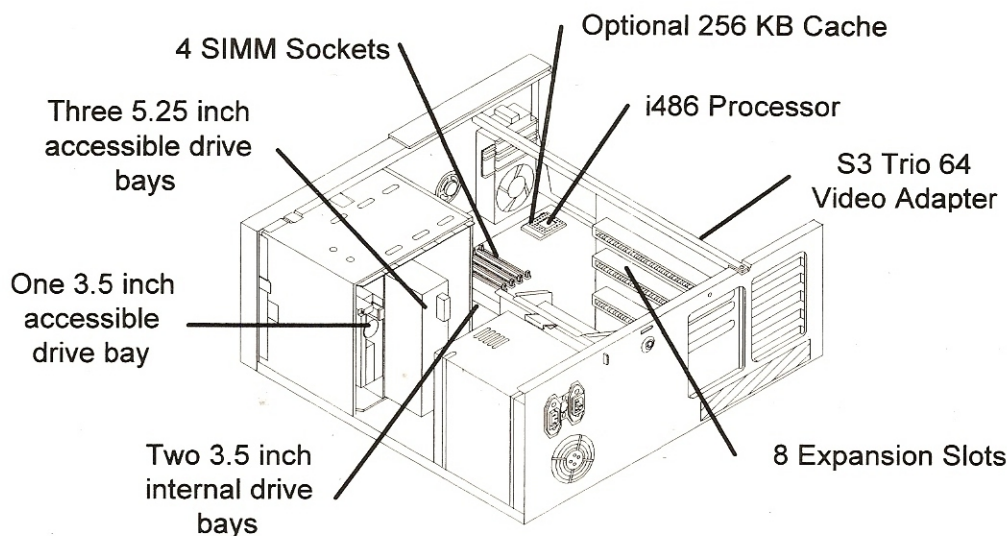

Globalyst 530

Globalyst 530

“Expansion and value combined.”

DIMENSIONS

| | | |
|---------|---------------|-------------|
| 15.5 kg | Weight | 34 lb |
| 444 mm | Height | 17.5 inches |
| 178 mm | Width | 7.0 inches |
| 419 mm | Depth | 16.5 inches |

486 MINITOWER

0645 55 66 66

for the cost of a local call.

Hours: 9:00am to 6:00pm weekdays

Features

STANDARD CONFIGURATION INCLUDES:

- MINITOWER CABINET
- MAINBOARD
- 1MB VIDEO MEMORY
- DOS & WINDOWS FOR WORKGROUPS PRE-INSTALLED
- MOUSE
- KEYBOARD
- PC&C VISTUUM SHARE SOFTWARE PRE-INSTALLED
- 1.44MB FLEX DISK DRIVE
- ZIF SOCKET FOR FUTURE PENTIUM PROCESSOR TECHNOLOGY
- PLUG & PLAY UTILITIES

*All SCSI storage devices require PCI/SCSI adapter board (3338-F063). Please remember to add this to your configuration.

BASE MODEL INCLUDES:

- ✓ MINITOWER CABINET
- ✓ MAINBOARD
- ✓ 1MB VIDEO MEMORY
- ✓ DOS PRE-INSTALLED
- ✓ PC&C VISTIUM SHARE SOFTWARE PRE-INSTALLED
- ✓ MOUSE
- ✓ ZIF SOCKET FOR FUTURE PENTIUM PROCESSOR TECHNOLOGY
- ✓ PLUG AND PLAY UTILITIES