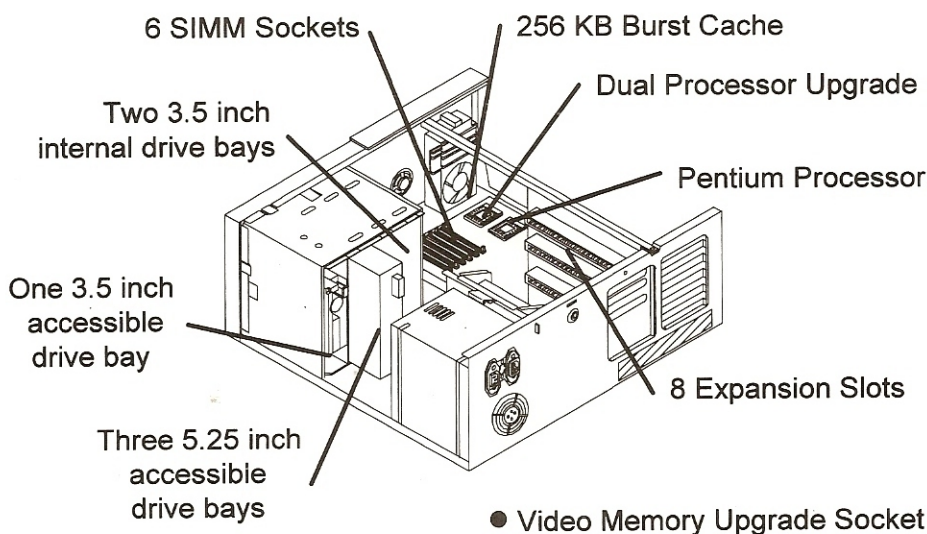

Features

Standard Configurations

Processor	Hard Drive	RAM	Cache	CD ROM	Part No.	Price (£)
Pentium 75	540MB	8MB	256KB	No	3358-3001	2055
Pentium 100	1.08GB	16MB	256KB	No	3358-3002	3020
Pentium 100	1.08GB	16MB	256KB	600MB IDE 4x	3358-3003	3145
Pentium 133	1.6GB	16MB	256KB	No	3358-3004	POA